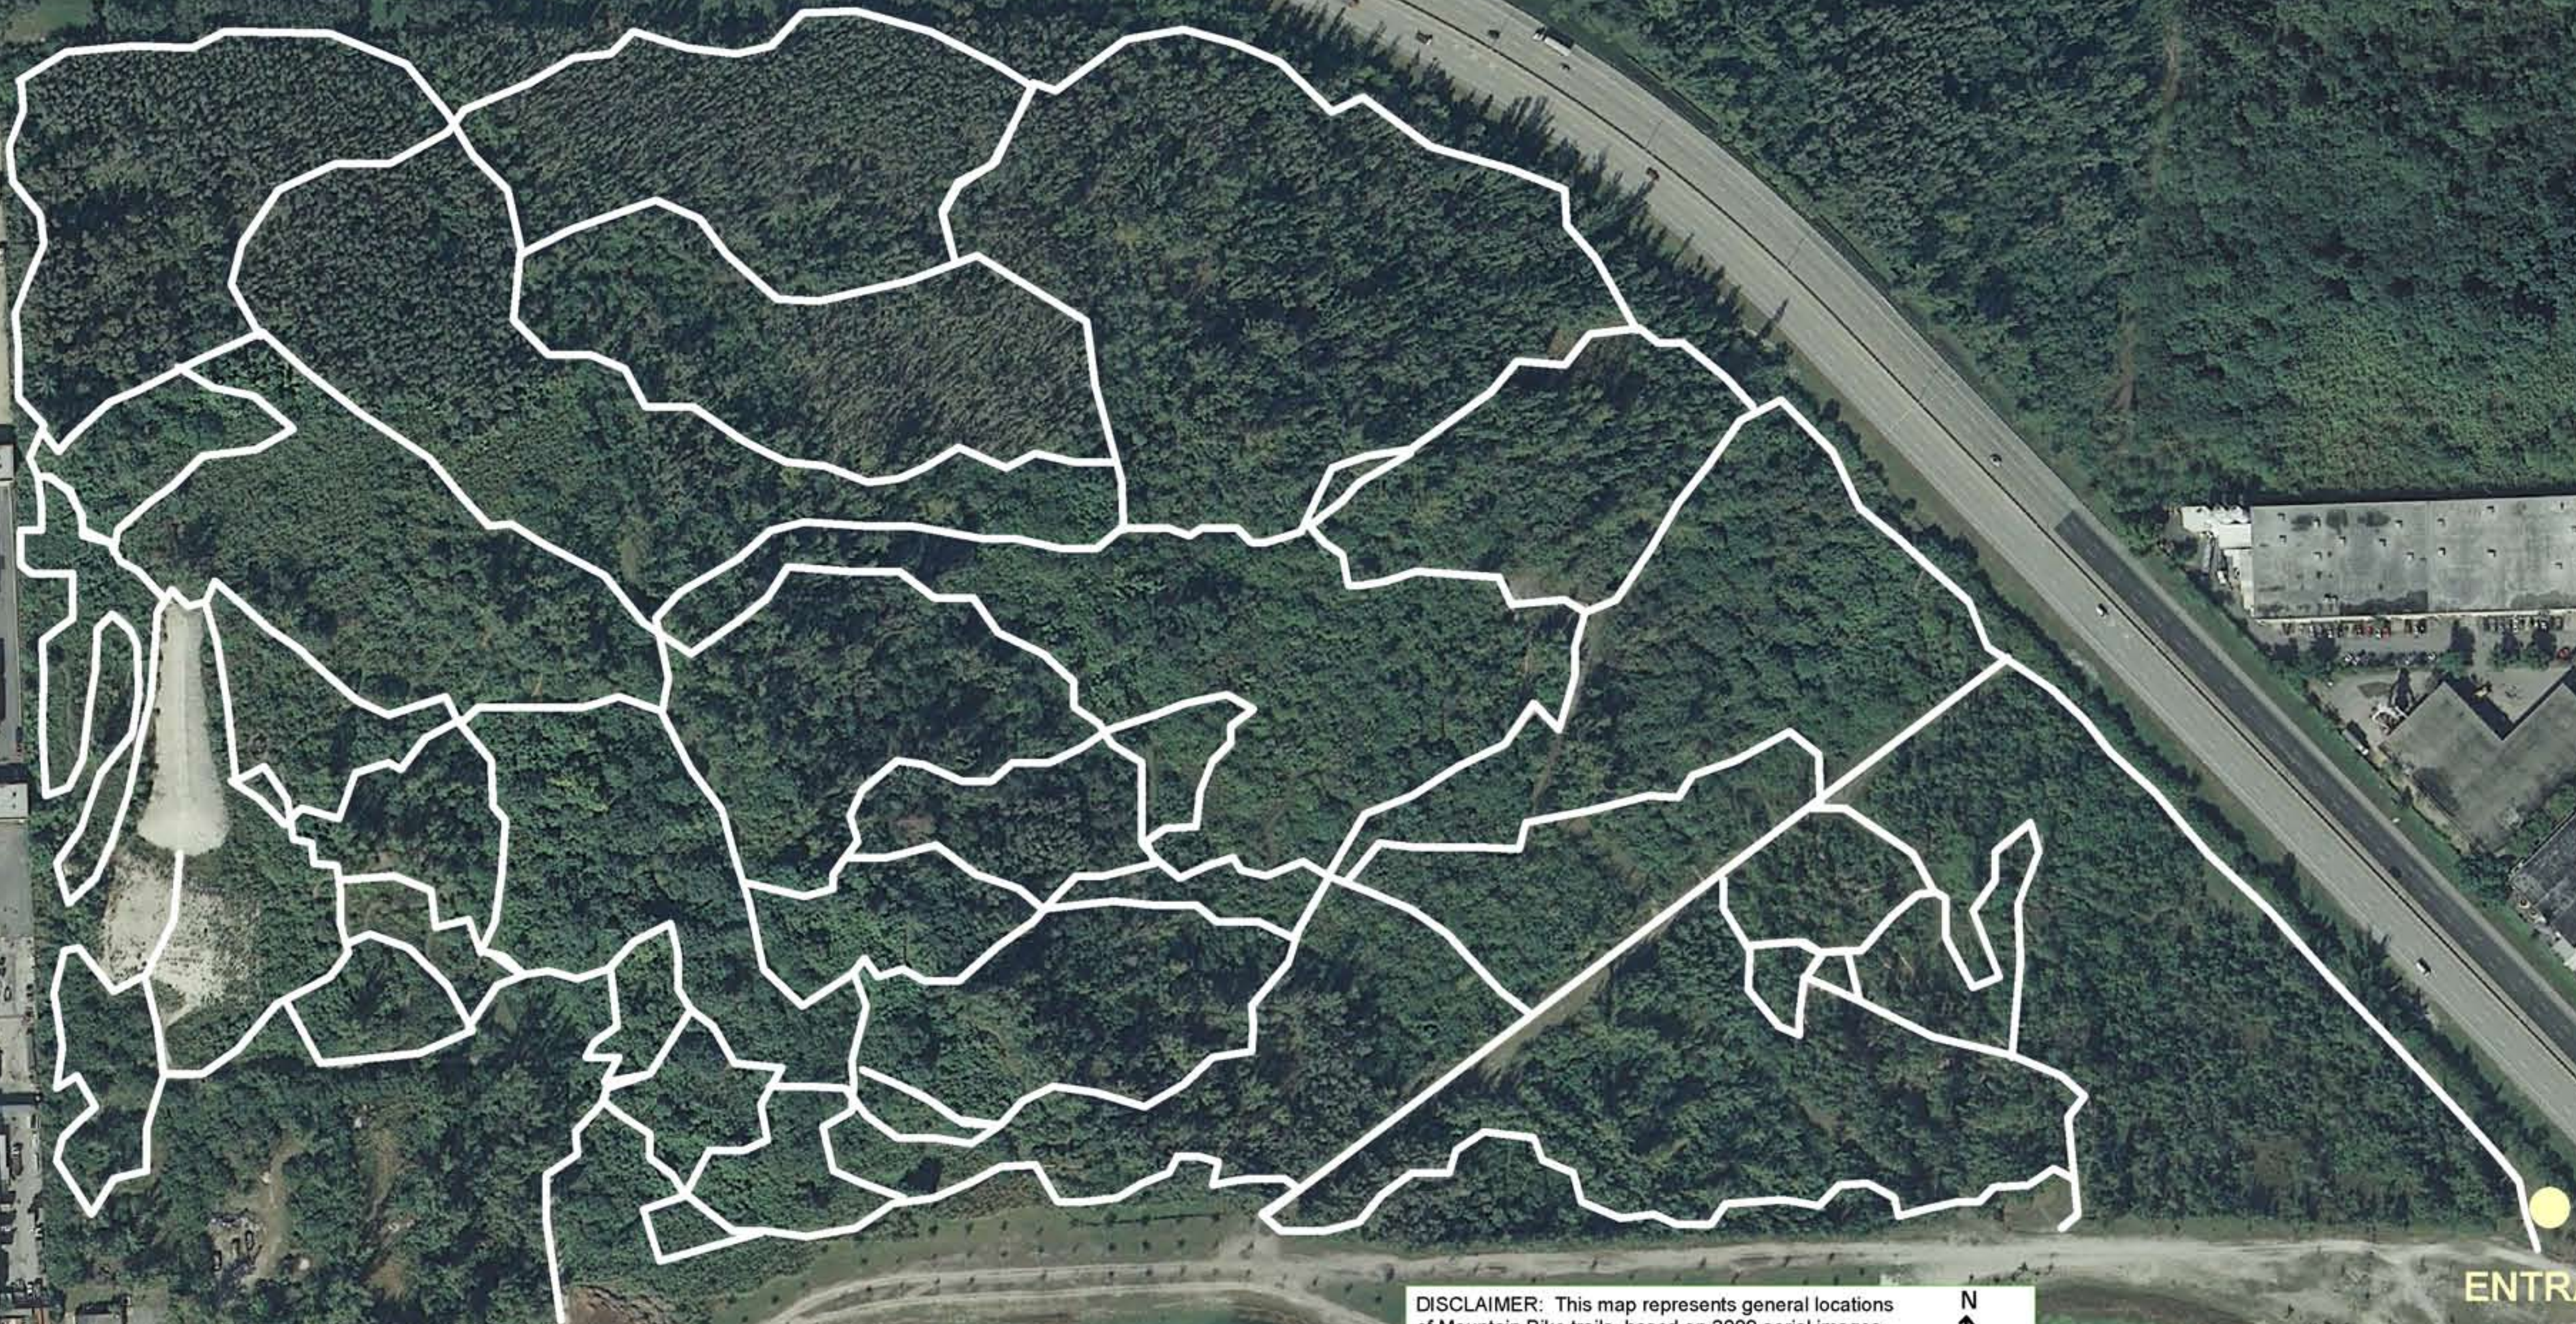

GRATIGNY PKWY

NW 135TH ST

AMELIA EARHART PARK MOUNTAIN BIKE TRAILS

ENTRANCE

DISCLAIMER: This map represents general locations of Mountain Bike trails, based on 2009 aerial images. This map does not provide exact trail locations, and trail alignments are subject to change without notice.

N
↑
NOT TO SCALE
MAY 26, 2010

LAKE