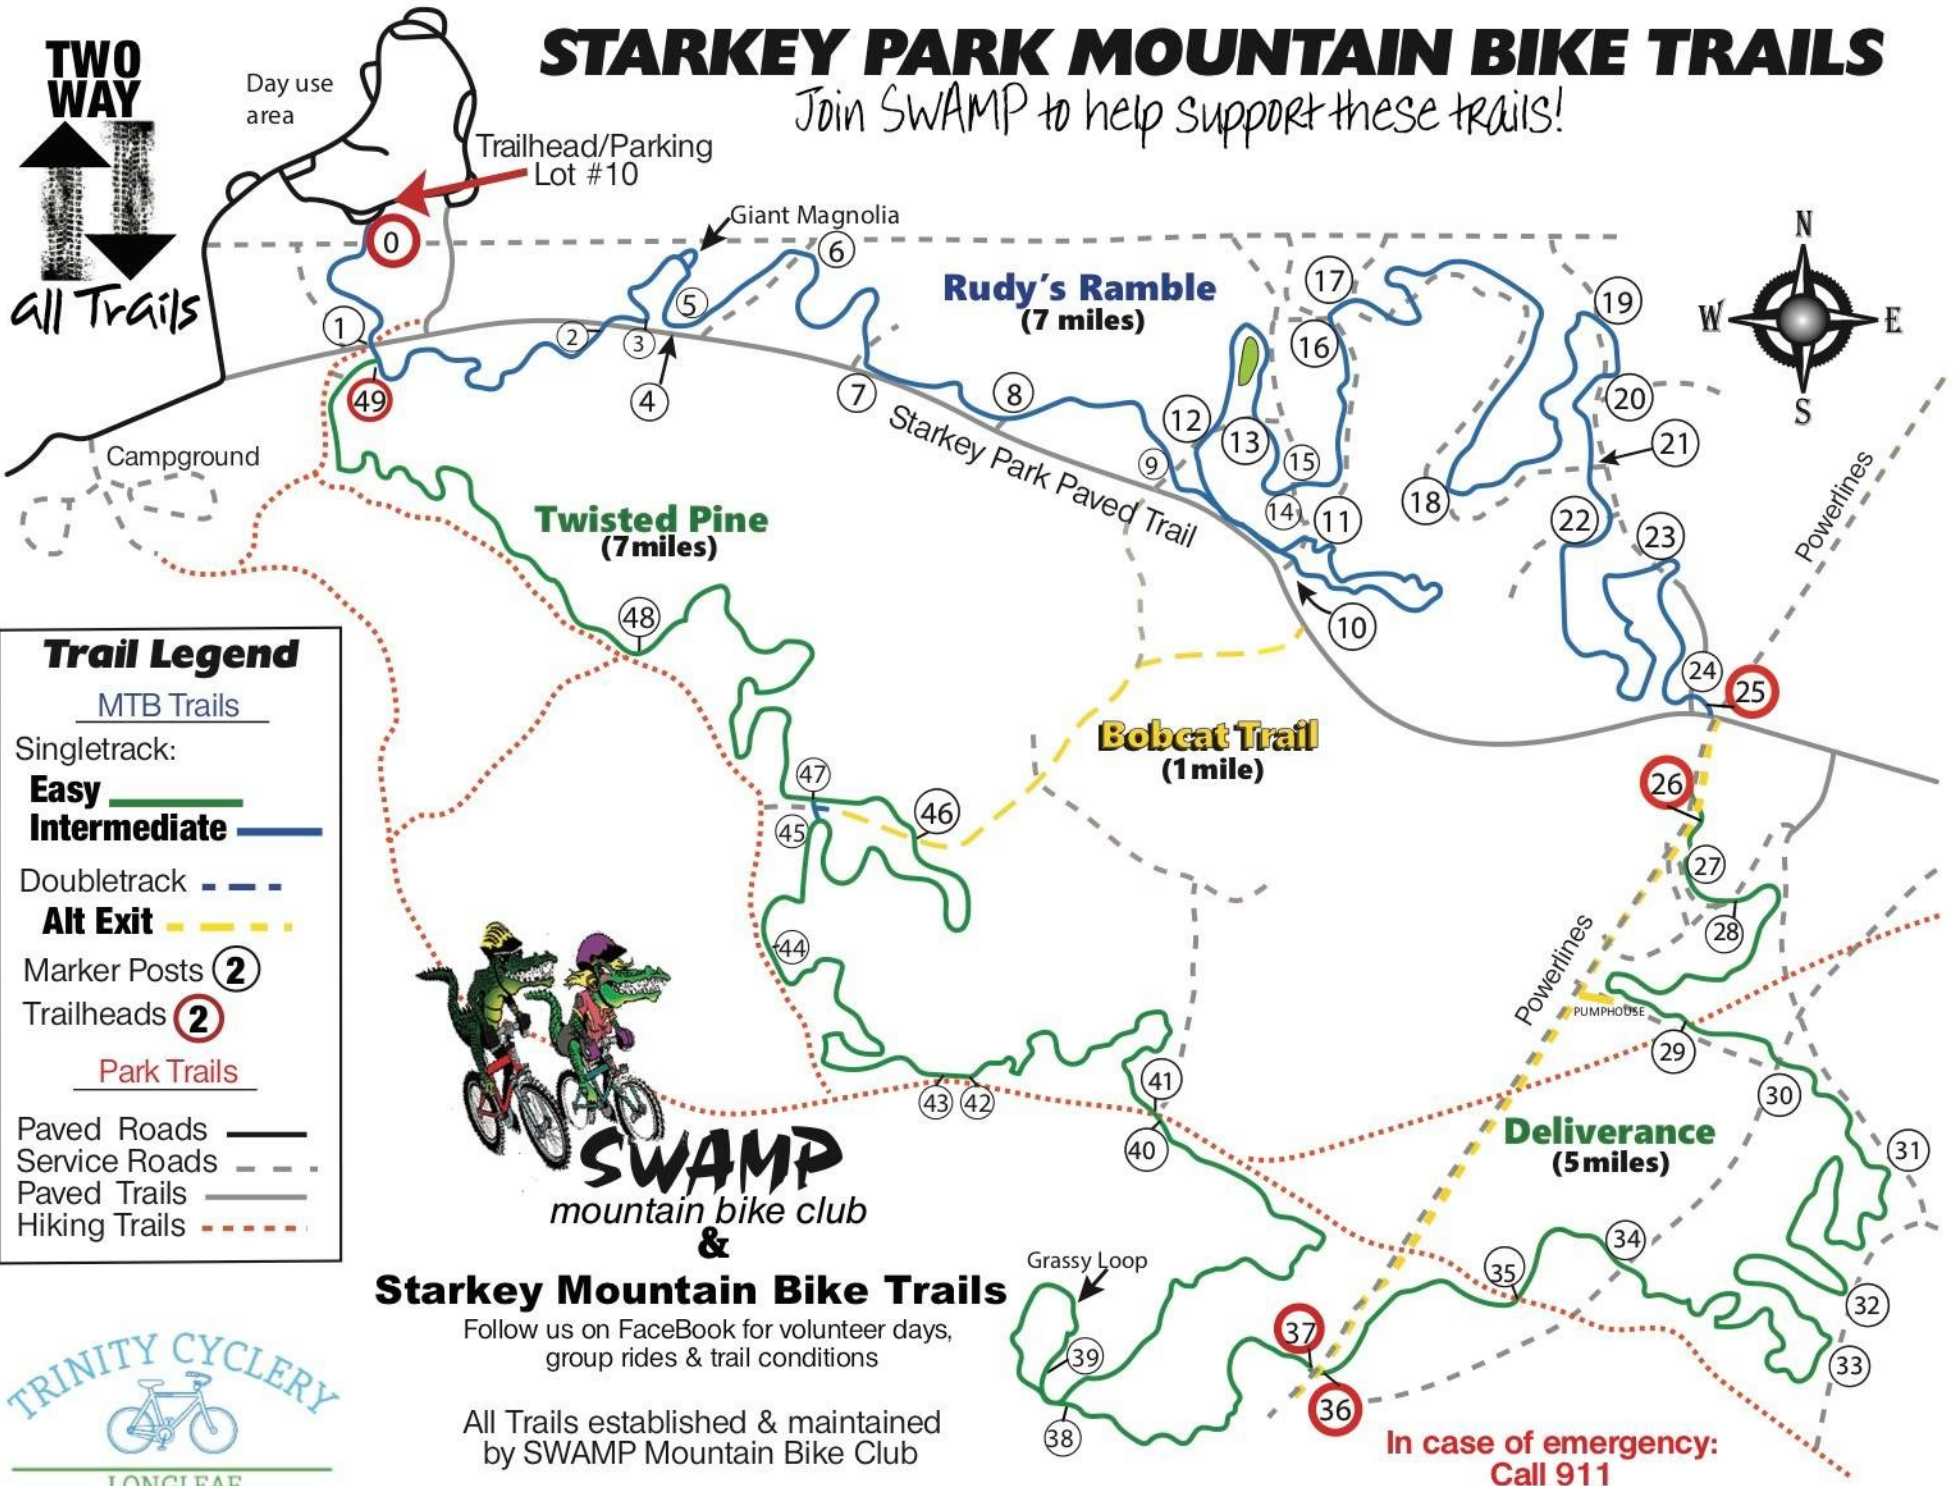

STARKEY PARK MOUNTAIN BIKE TRAILS

Join SWAMP to help support these trails!

Trail Legend

MTB Trails

Singletrack:

Easy ———

Intermediate ———

Doubletrack ———

Alt Exit - - - - -

Marker Posts (2)

Trailheads (2)

Park Trails

Paved Roads ———

Service Roads - - - - -

Paved Trails ———

Hiking Trails - - - - -