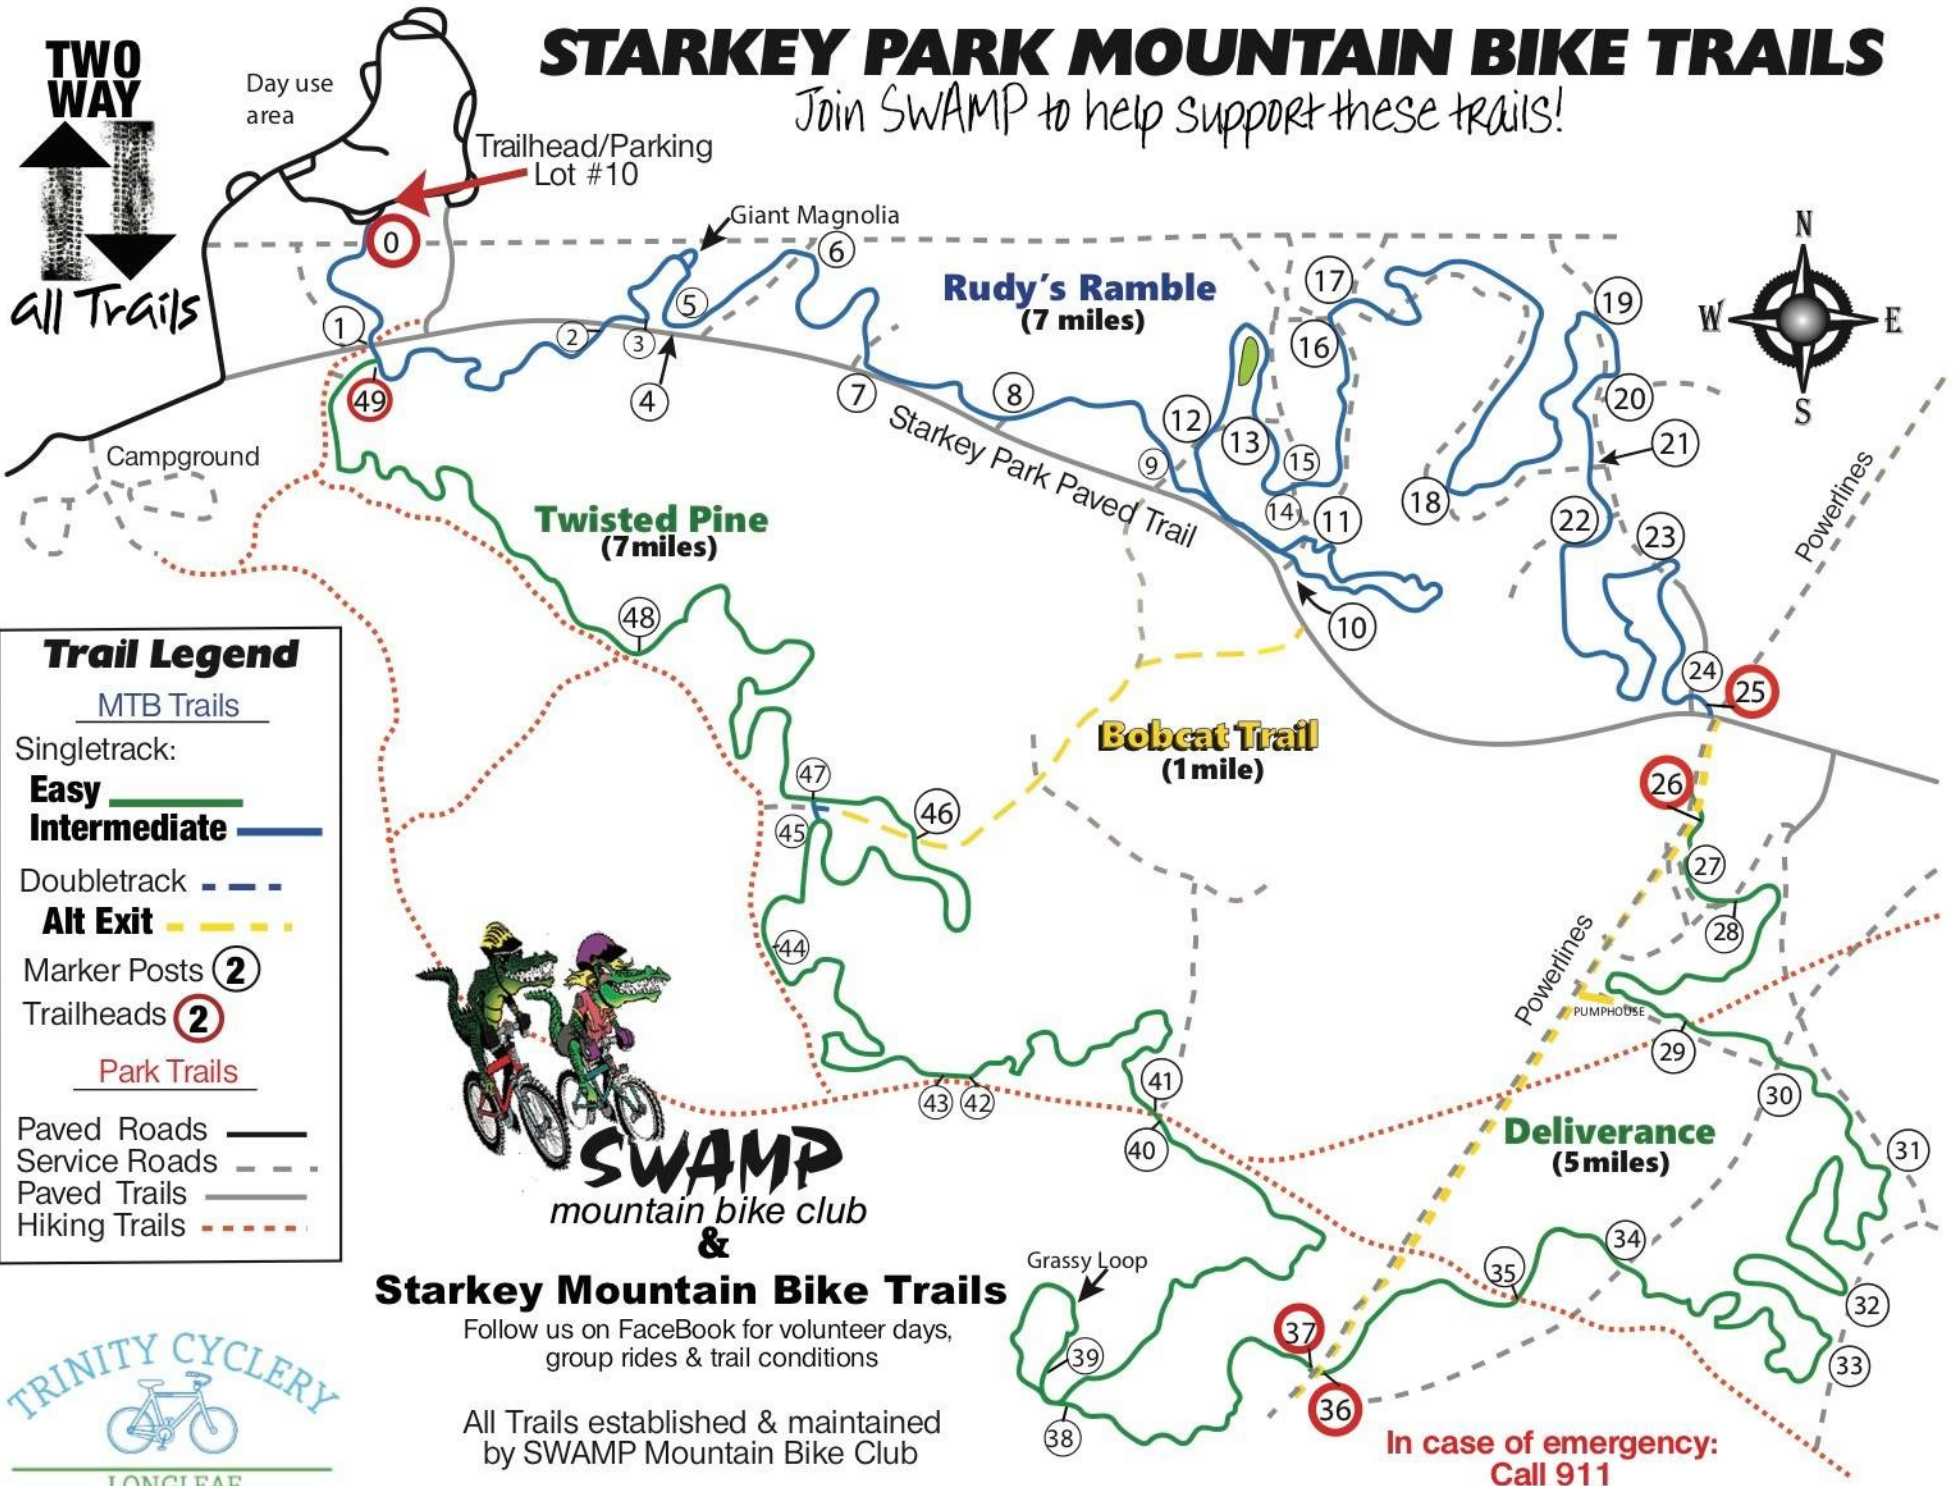

# STARKEY PARK MOUNTAIN BIKE TRAILS

Join SWAMP to help support these trails!

## Trail Legend

- MTB Trails
- Singletrack:
  - Easy ——
  - Intermediate ——
- Doubletrack - - -
- Alt Exit - - -
- Marker Posts 2
- Trailheads 2
- Park Trails
- Paved Roads ——
- Service Roads - - -
- Paved Trails ——
- Hiking Trails - - -

**SWAMP**  
mountain bike club  
&  
**Starkey Mountain Bike Trails**

Follow us on FaceBook for volunteer days,  
group rides & trail conditions

All Trails established & maintained  
by SWAMP Mountain Bike Club