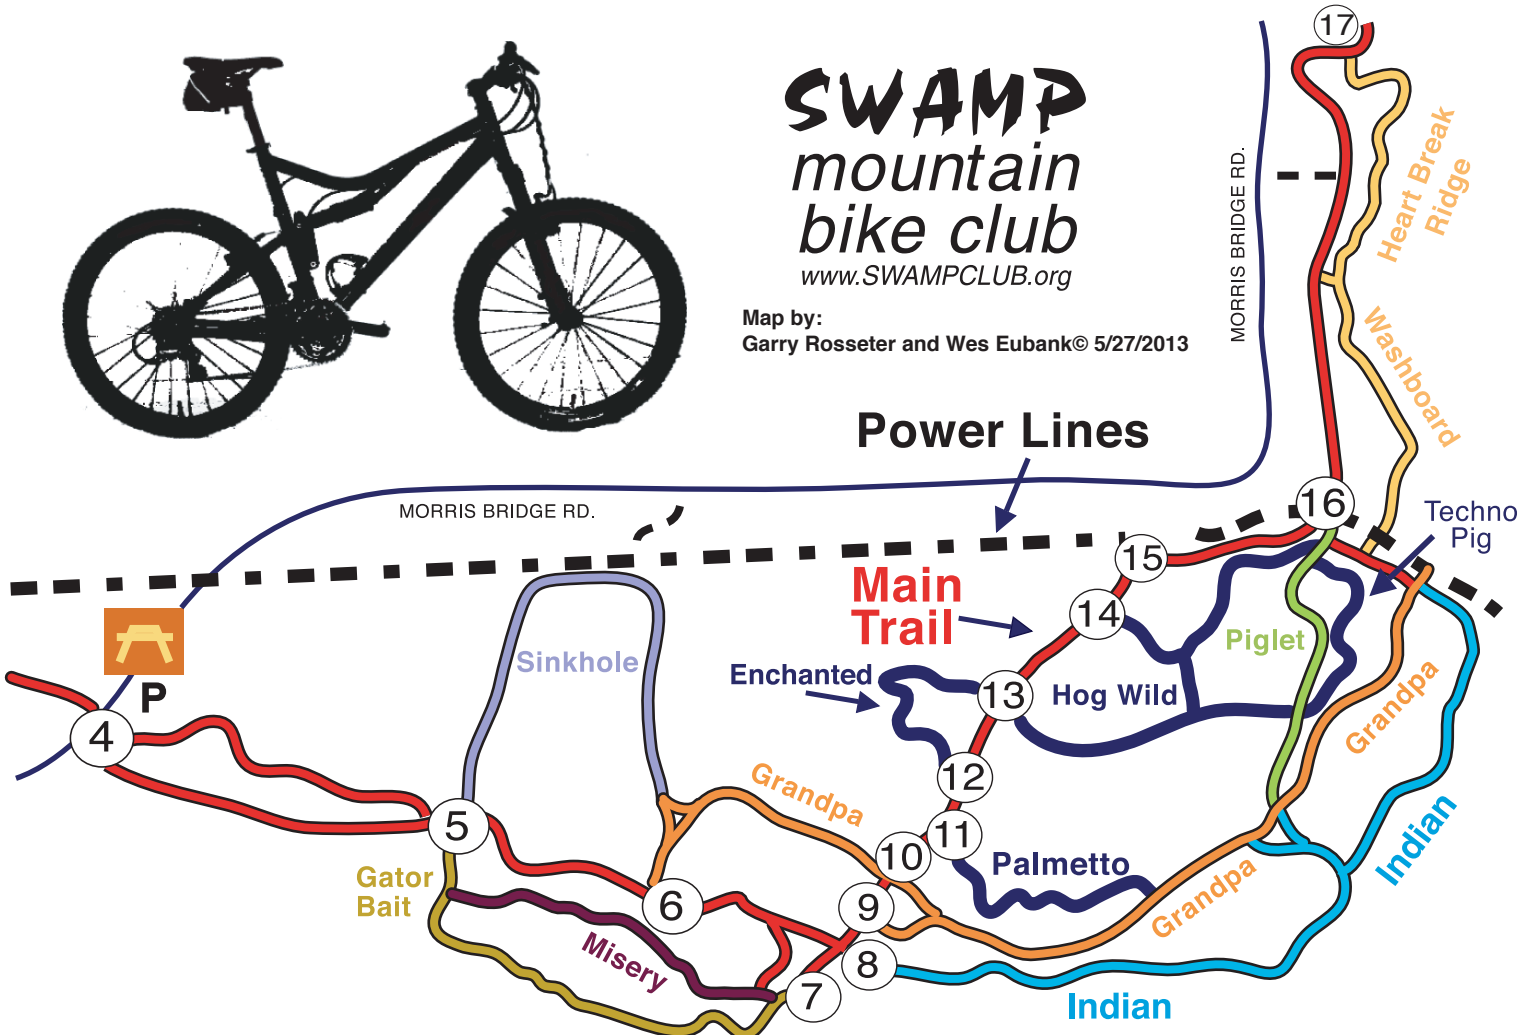

WILDERNESS TRAILS MOUNTAIN BIKE PARK

FLATWOODS - TROUT CREEK - MORRIS BRIDGE

SWAMP
mountain
bike club
www.SWAMPCLUB.org

Map by:
Garry Rosseter and Wes Eubank © 5/27/2013

JOIN SWAMP AND WILDERNESS TRAILS ASSOCIATION
TO HELP SUPPORT THESE TRAILS