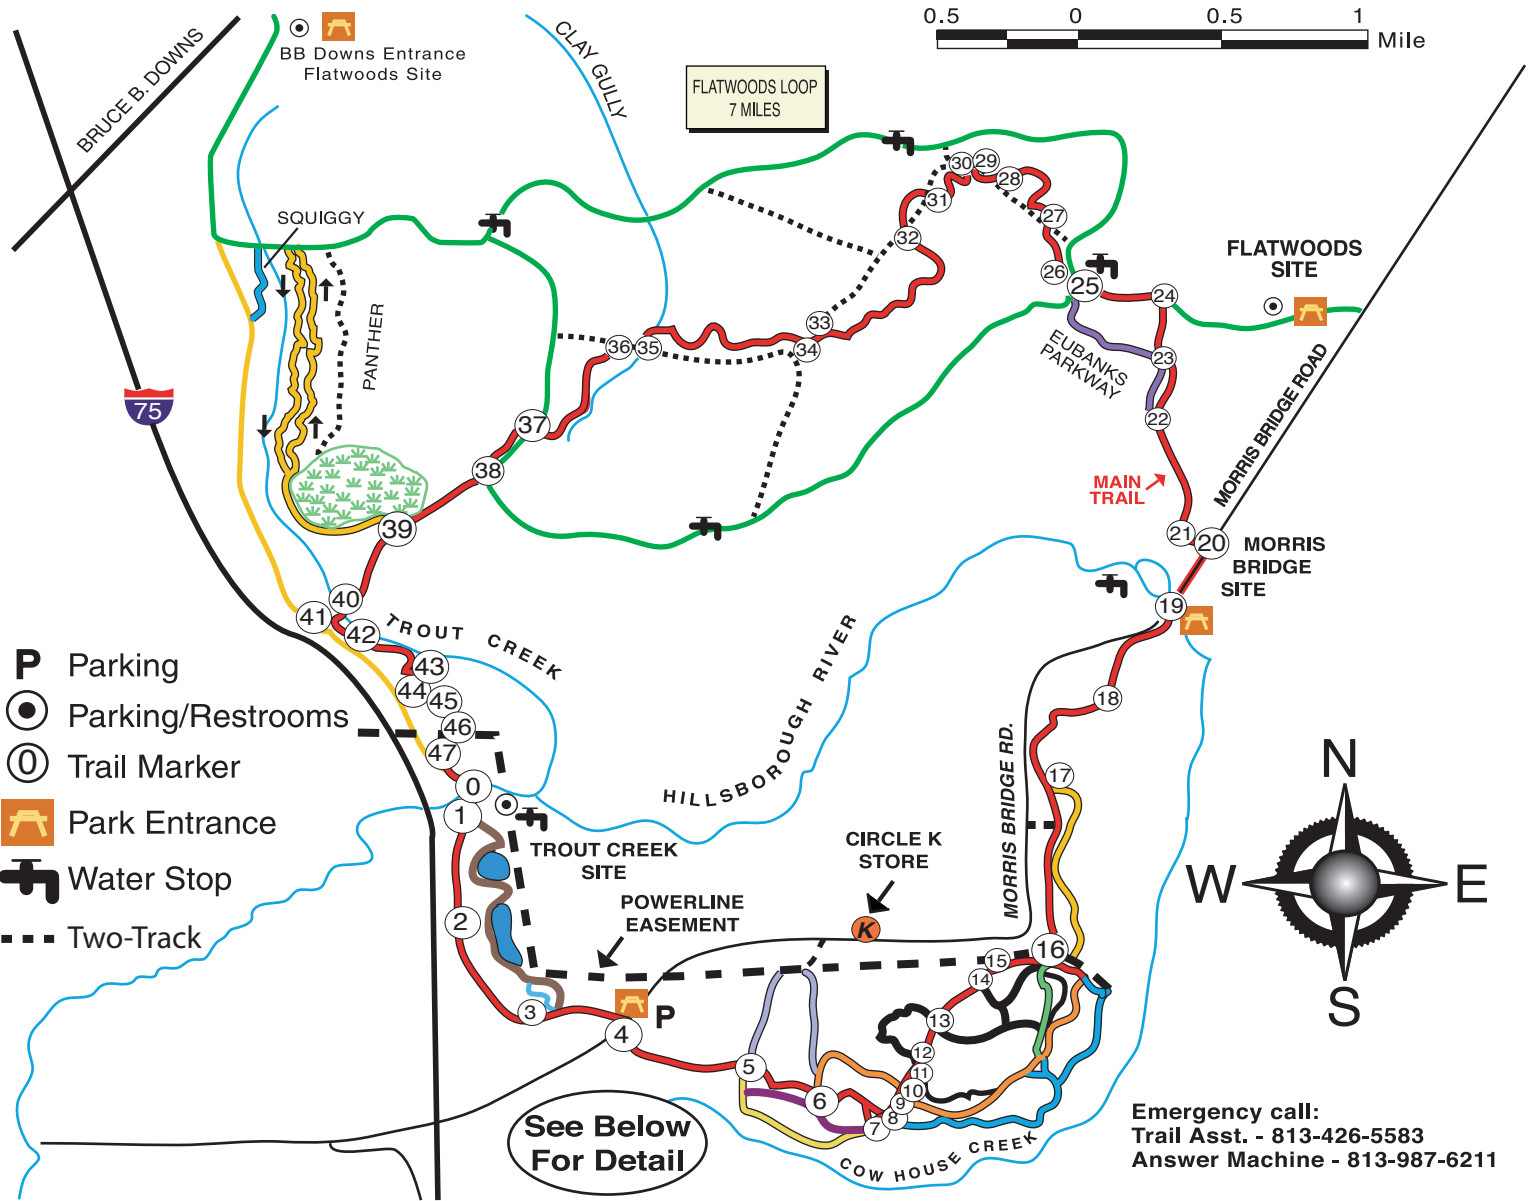

WILDERNESS TRAILS MOUNTAIN BIKE PARK

FLATWOODS - TROUT CREEK - MORRIS BRIDGE

SWAMP
mountain
bike club
www.SWAMPCLUB.org

Map by:
Garry Rosseter and Wes Eubank © 5/27/2013

JOIN SWAMP AND WILDERNESS TRAILS ASSOCIATION
TO HELP SUPPORT THESE TRAILS