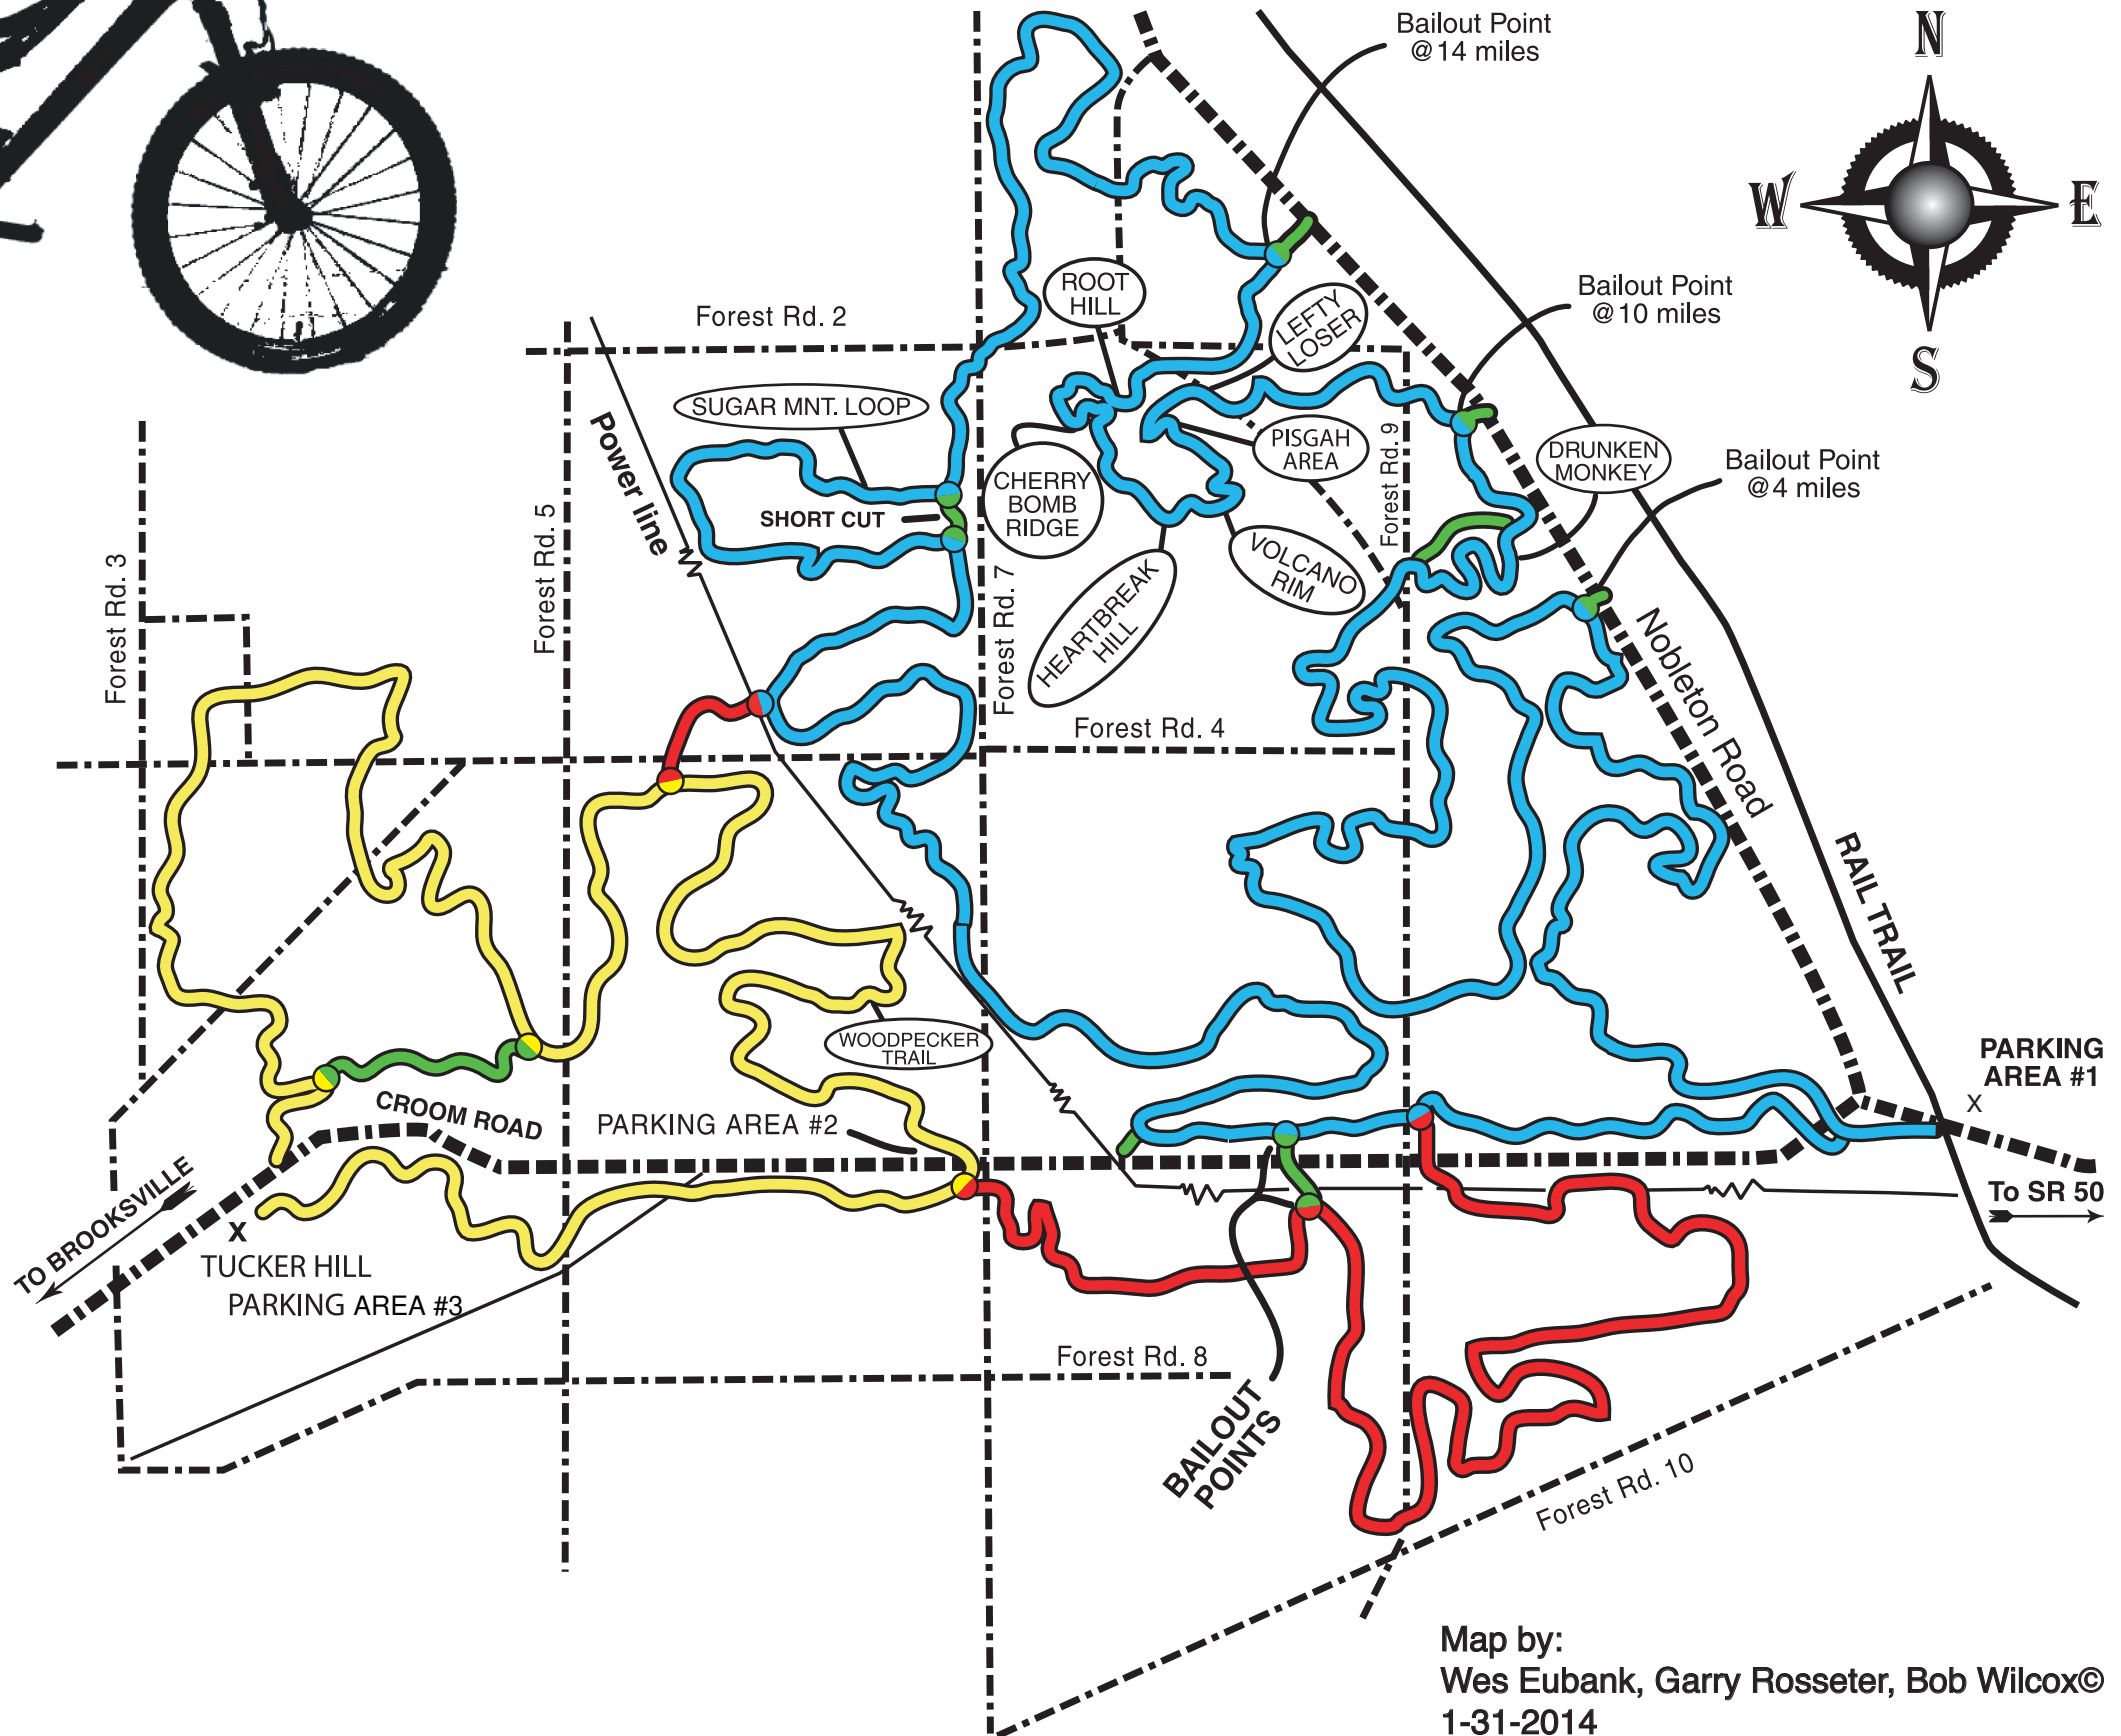

Croom Mountain Bike Trails

JOIN SWAMP TO HELP SUPPORT THESE TRAILS

SWAMP
*mountain
 bike club*
www.SWAMPCLUB.org

ALL TRAILS
 ESTABLISHED AND
 MAINTAINED BY
 SWAMP MOUNTAIN
 BIKE CLUB.

Trail Legend

-  FOREST ROADS
-  YELLOW LOOP
Approx. 12 miles
-  BLUE LOOP
Approx. 24 miles
-  RED CONNECTOR TRAILS
Approx. 7 miles
-  GREEN BAILOUTS/SHORTCUTS
Approximately 1 mile

**In case of
 emergency: Call 911**

Map by:
 Wes Eubank, Garry Rosseter, Bob Wilcox©
 1-31-2014