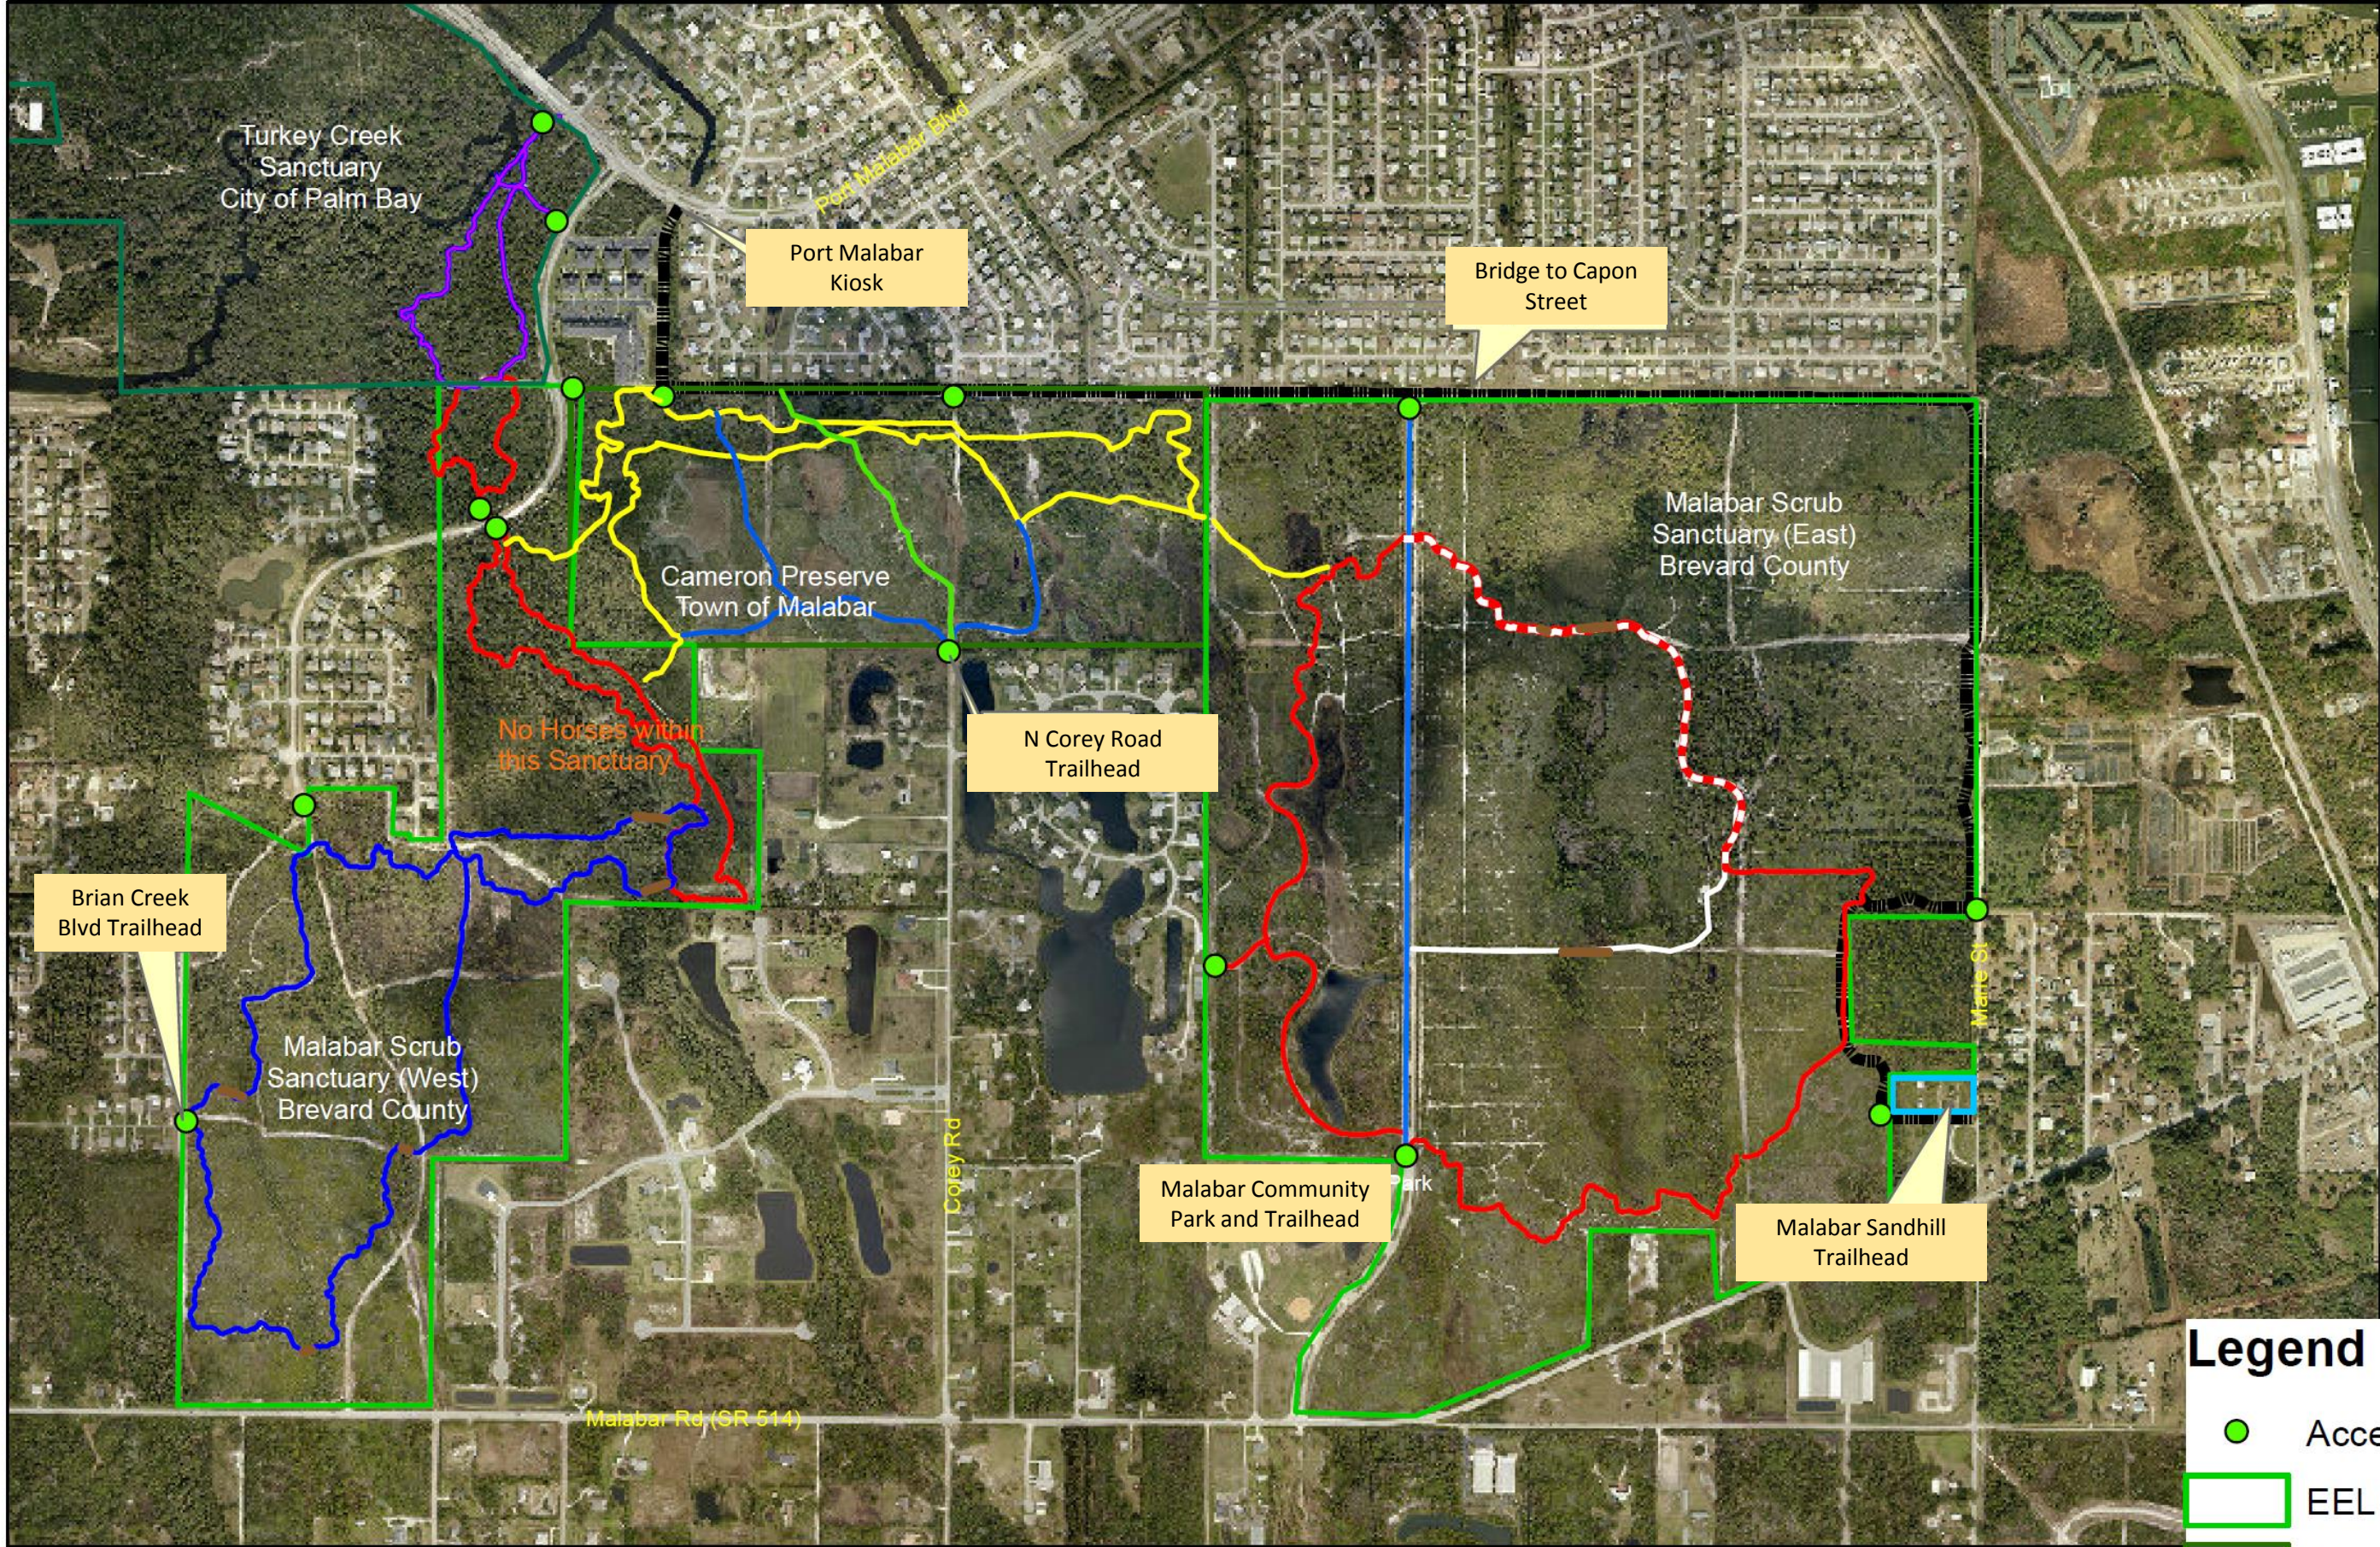

Malabar and Palm Bay Trail System

RIDEBMBA.ORG

Legend

- Access Points
- EEL Managed Boundary
- Cameron Preserve
- Paved Trail

Area map provided by the Brevard County EEL Program